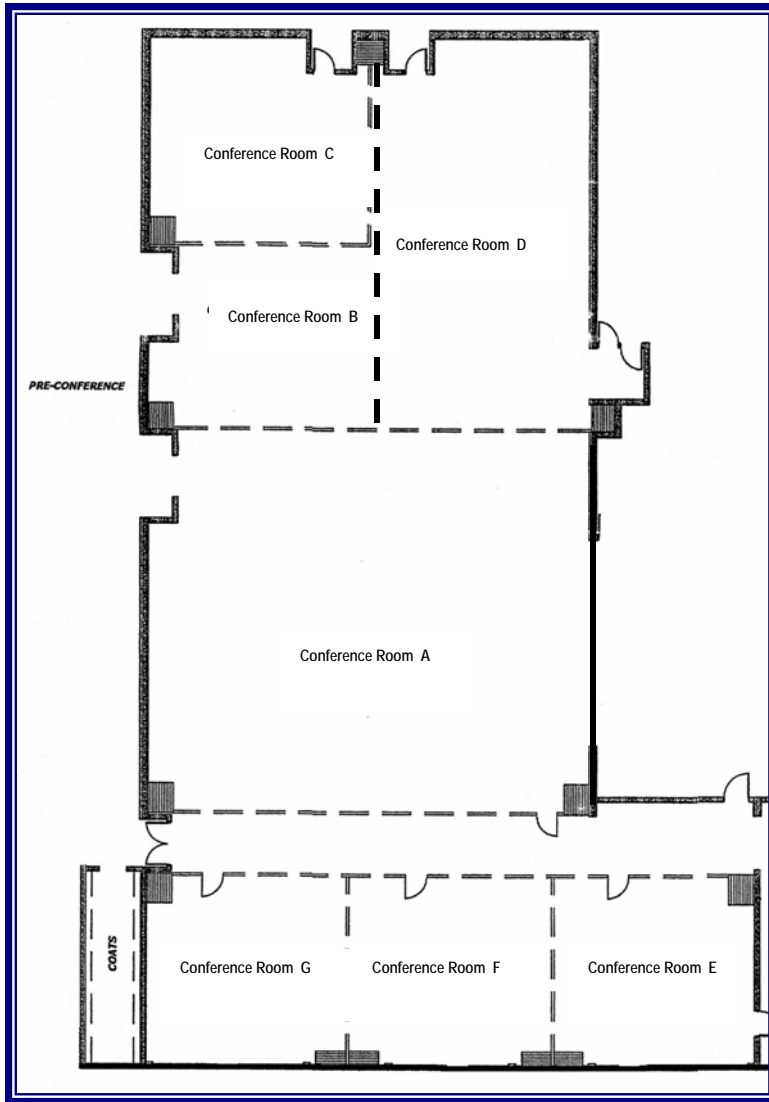

Comfort Inn & Suites Newly Expanded Meeting Facilities

BY CHOICE HOTELS

The Comfort Inn & Suites Hotel and Conference Center is Mid-Michigan's Premiere Meeting Facility. With over 10,000 sq. ft. of flexible meeting space, our 8 meeting rooms can accommodate anything from your Board of Directors meeting to your company wide annual meeting of 600. Our meeting rooms are well equipped with everything you will need to make your next meeting or event a great success. Call one of our sales and catering professionals today and let them help you customize your next meeting.

(989) 772-4000

www.mtpcomfortinn.com

<u>Meeting Room</u>	<u>Dimensions</u>	<u>Square Feet</u>	<u>Theater</u>	<u>Classroom</u>	<u>Rounds</u>	<u>Conference</u>	<u>U-Shape</u>
ABCD	62 x 105	6510	600	375	400	-	-
A	54 x 62	3348	300	200	200	-	-
B	25 x 27	675	60	40	40	25	20
C	26 x 27	702	65	40	40	25	20
D	31 x 51	1581	150	100	90	60	50
E	25 x 28	700	65	40	40	25	20
F	25 x 28	700	65	40	40	25	20
G	25 x 28	700	65	40	40	25	20
EFG	36 x 84	3024	280	175	190	-	-
Ballroom	62 x 151	9534	850	500	600	-	-
Executive Boardroom	22 X 28	616	25	20	30	14	-